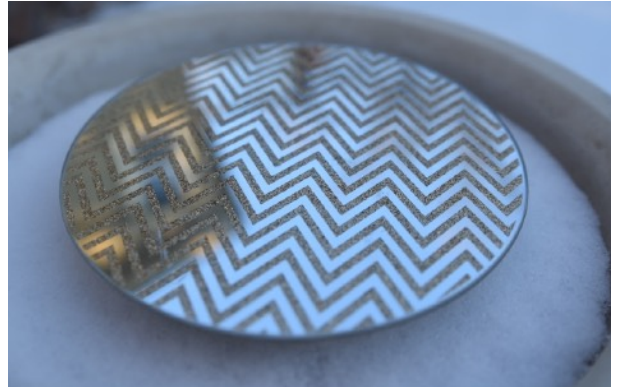

bella's castle wedding decor package

Hexagon Arch (flowers not included)

Triangle Arch (flowers not included)

Flower Backdrop

Copper Arch Backdrop (flowers not included)

Gold Frame Table Numbers. (1-12)

Ivory Napkins, Silk Eucalyptus, Wooden Table Numbers

Clear. Table Numbers (1-7)

Satin Ivory Table Runner (unfinished on the edges)

Powder Blue Table Runners

Tall White Candles
Centrepiece

Mirror Base for the Centrepiece

Wooden Slice Base for the Centrepiece

Tea Candle Holders

Bird Cage for Cards and Cards Sign

Find Your Seat (flowers not included)

Cards Box

Golden Vintage Assorted Candle Holders

Tall Decorative Candle Holders

Open Bar Sign

Happily Ever After Starts Here Sign (Medium Size)